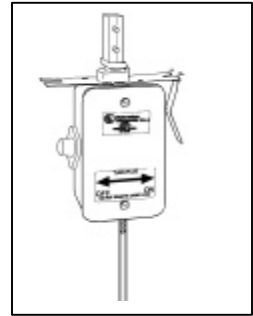

- 1 End Power Feed, Hardwired, 4 Pole
 End Power Feed, 60A Breaker, Hardwired
 MP-EPF60-4
MP-CB60-60-3-240-4PF
- 2 Busway Connector, 4 Pole
 MP-BC-4
- 3 Housing Coupler
 MP-HC-1
- 4 60A 4 Pole/Ground, 5 Ft Busway
 60A 4 Pole/Ground, 10 Ft Busway
 60A 4 Pole/Ground, 20 Ft Busway
 MP-B60-5-4
MP-B60-10-4
MP-B60-20-4
- 5 Hanger, Threaded Rod 3/8"
 MP-RHB-3
- 6 End Cap
 MP-EC60

For plug-in and drop cord part #s, please refer to individual product sheets.